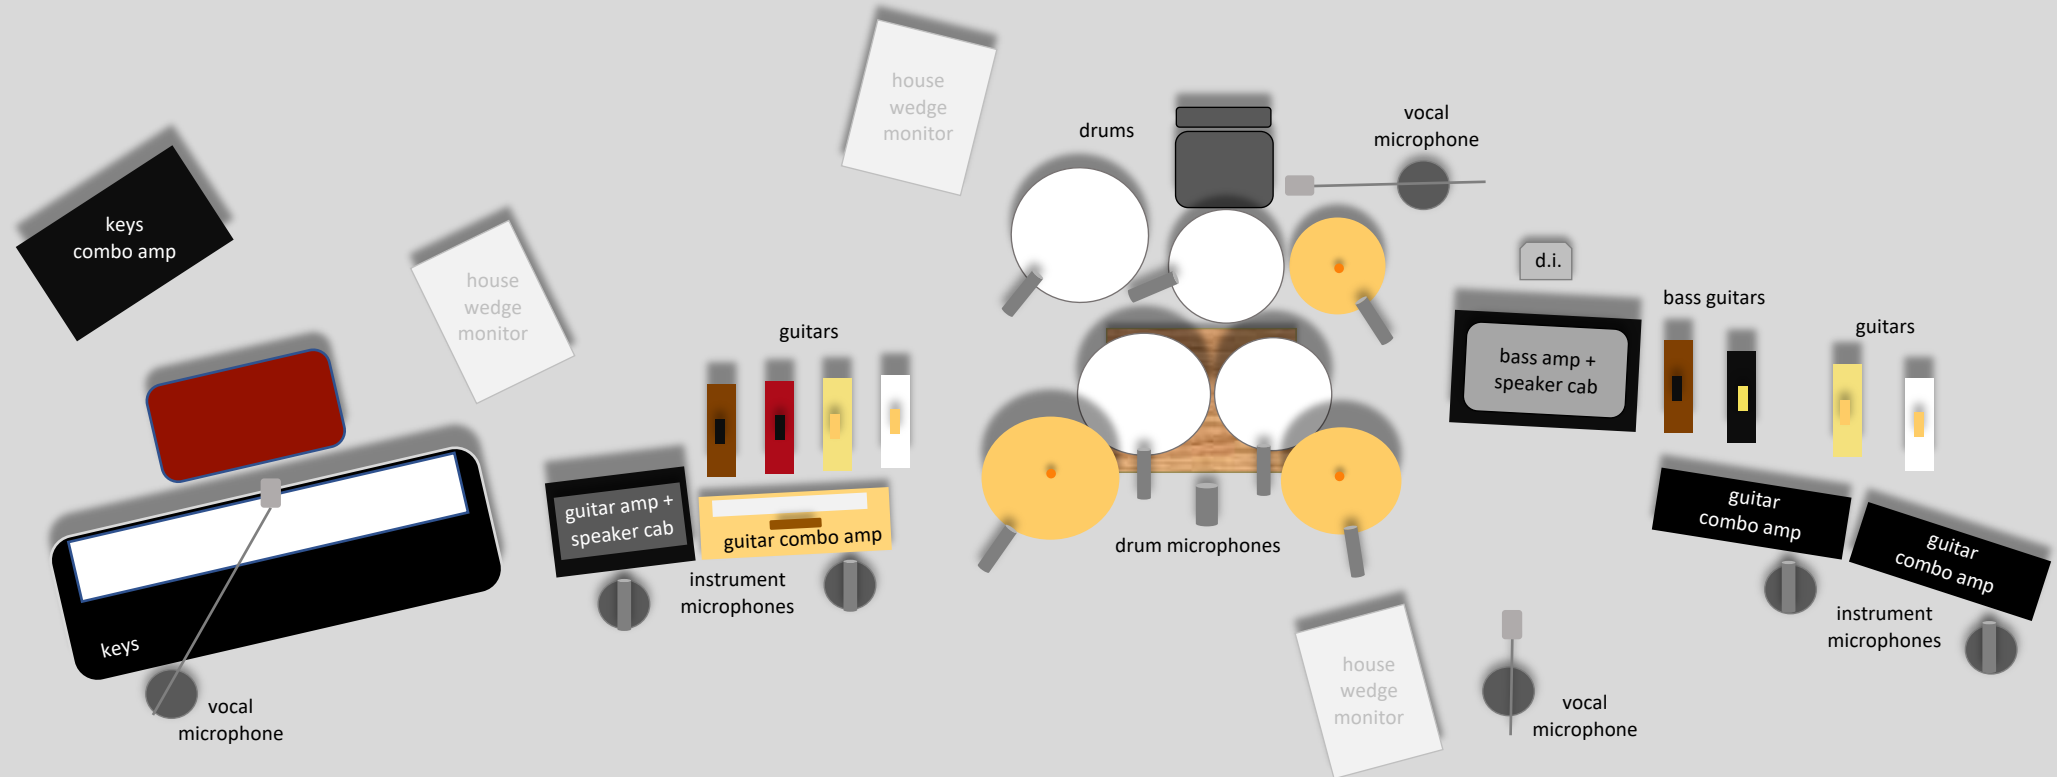

THE NATER BROTHERS

house side fill monitor

house side fill monitor

house pa

house pa

5-piece band club stage set-up